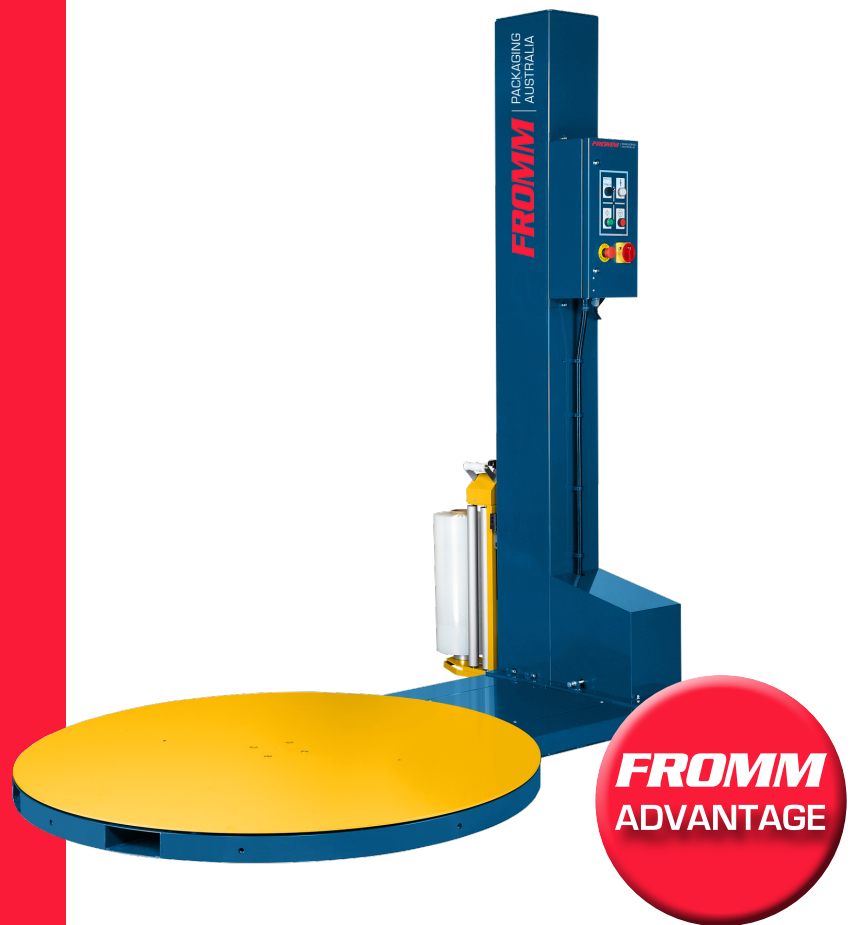

FROMM FSW-10 Semi Automatic Pallet Wrapping Machine

FROMM FSW-10 Semi Automatic Pallet Wrapping Machine was designed to be a simple, reliable machine for wrapping 1 - 20 pallets per day. FROMM have stripped away all unnecessary functions & confusing programs from the FSW-10. By focusing on one thing (wrapping) we are able to offer Australia the most cost effective, entry level wrapping machine on the market.

Backed up by FROMM Packaging Australia, rent or purchase options, the FSW-10 delivers for the Australian industry. All equipment is supported by our on-site mobile service team and spare parts are readily available.