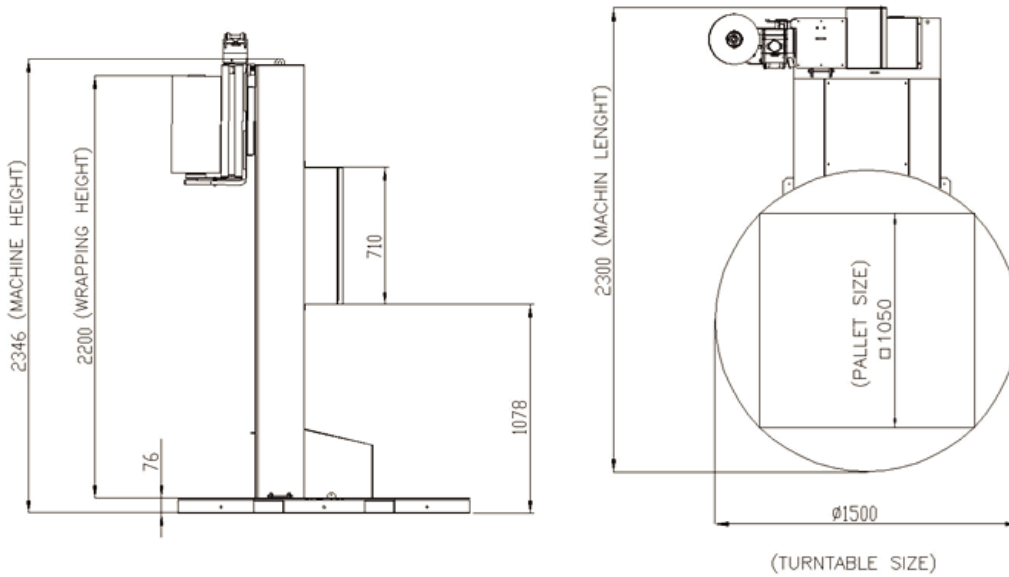

★ Technical Specifications

Capacity:

Max. Pallets per Day: 20

Pallet Size:

Width (mm): 1050
Length (mm): 1050
Max. Height (mm): 2200
Max. Weight (kg): 1200

Film Tension:

Adjustable
Max. Pre-stretch (%): 75

Film Specification:

Width (mm): 500

Turntable:

Speed (RPM): 10
Diameter, round (mm): 1500
Height (mm): 76

Power Supply:

240V, Single Phase, 50 Hz

Power Consumption:

Power consumption approx. (kW): 1

Weight:

Total weight approx. (kg): 335

Operating Conditions:

Temperature range (°C): 0 - +45

FROMM | PACKAGING AUSTRALIA

Australia Wide

T 1800 023 890

E info@fromm-pack.com.au

W www.fromm-pack.com.au