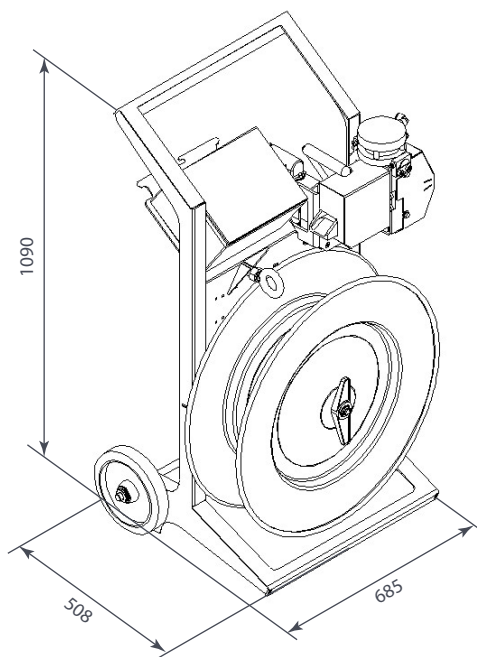

★ Technical Specifications

Capacity:

Outfeed speed (m/min):	12
Cut length (mm):	Programmable
Min. cut length (mm):	152
Max. cut length (m):	305
Min. batch setting	1
Max. batch setting	1000

Dimensions:

Width (mm):	685
Height (mm):	1090
Length (mm):	508

Electrical:

240V, Single Phase, 50Hz, 2.1 amps
Electric Motor:

1/6 HP

Air Consumption:

4 CFM 80 psi

Weight:

Total weight approx. (kg):

77

FROMM | PACKAGING
AUSTRALIA

Australia Wide

T 1800 023 890

E info@fromm-pack.com.au

W www.fromm-pack.com.au