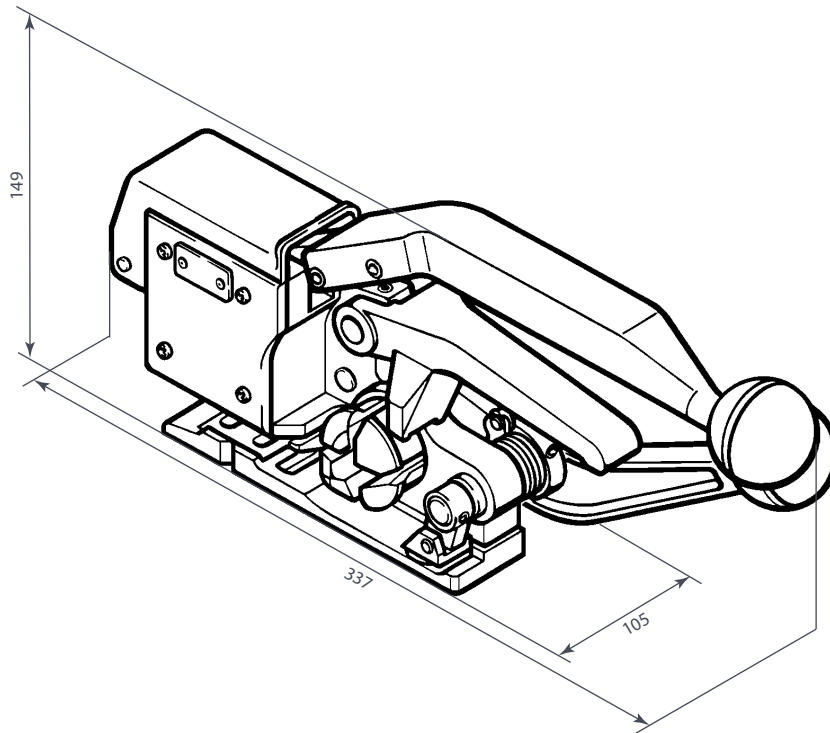

★ Technical Specifications

Tensioning:

Seal Strength, approx. (%): 70

Strap Specification:

Width (mm): 12
Thickness (mm): 0.40-0.90

Tool Size:

Length (mm): 337
Width (mm): 105
Height (mm): 149
Weight, with battery (kg): 3.3

Seals:

Serrated Seals

Sealing Type:

Metal Seals

FROMM | PACKAGING
AUSTRALIA

Australia Wide

T 1800 023 890

E info@fromm-pack.com.au

W www.fromm-pack.com.au